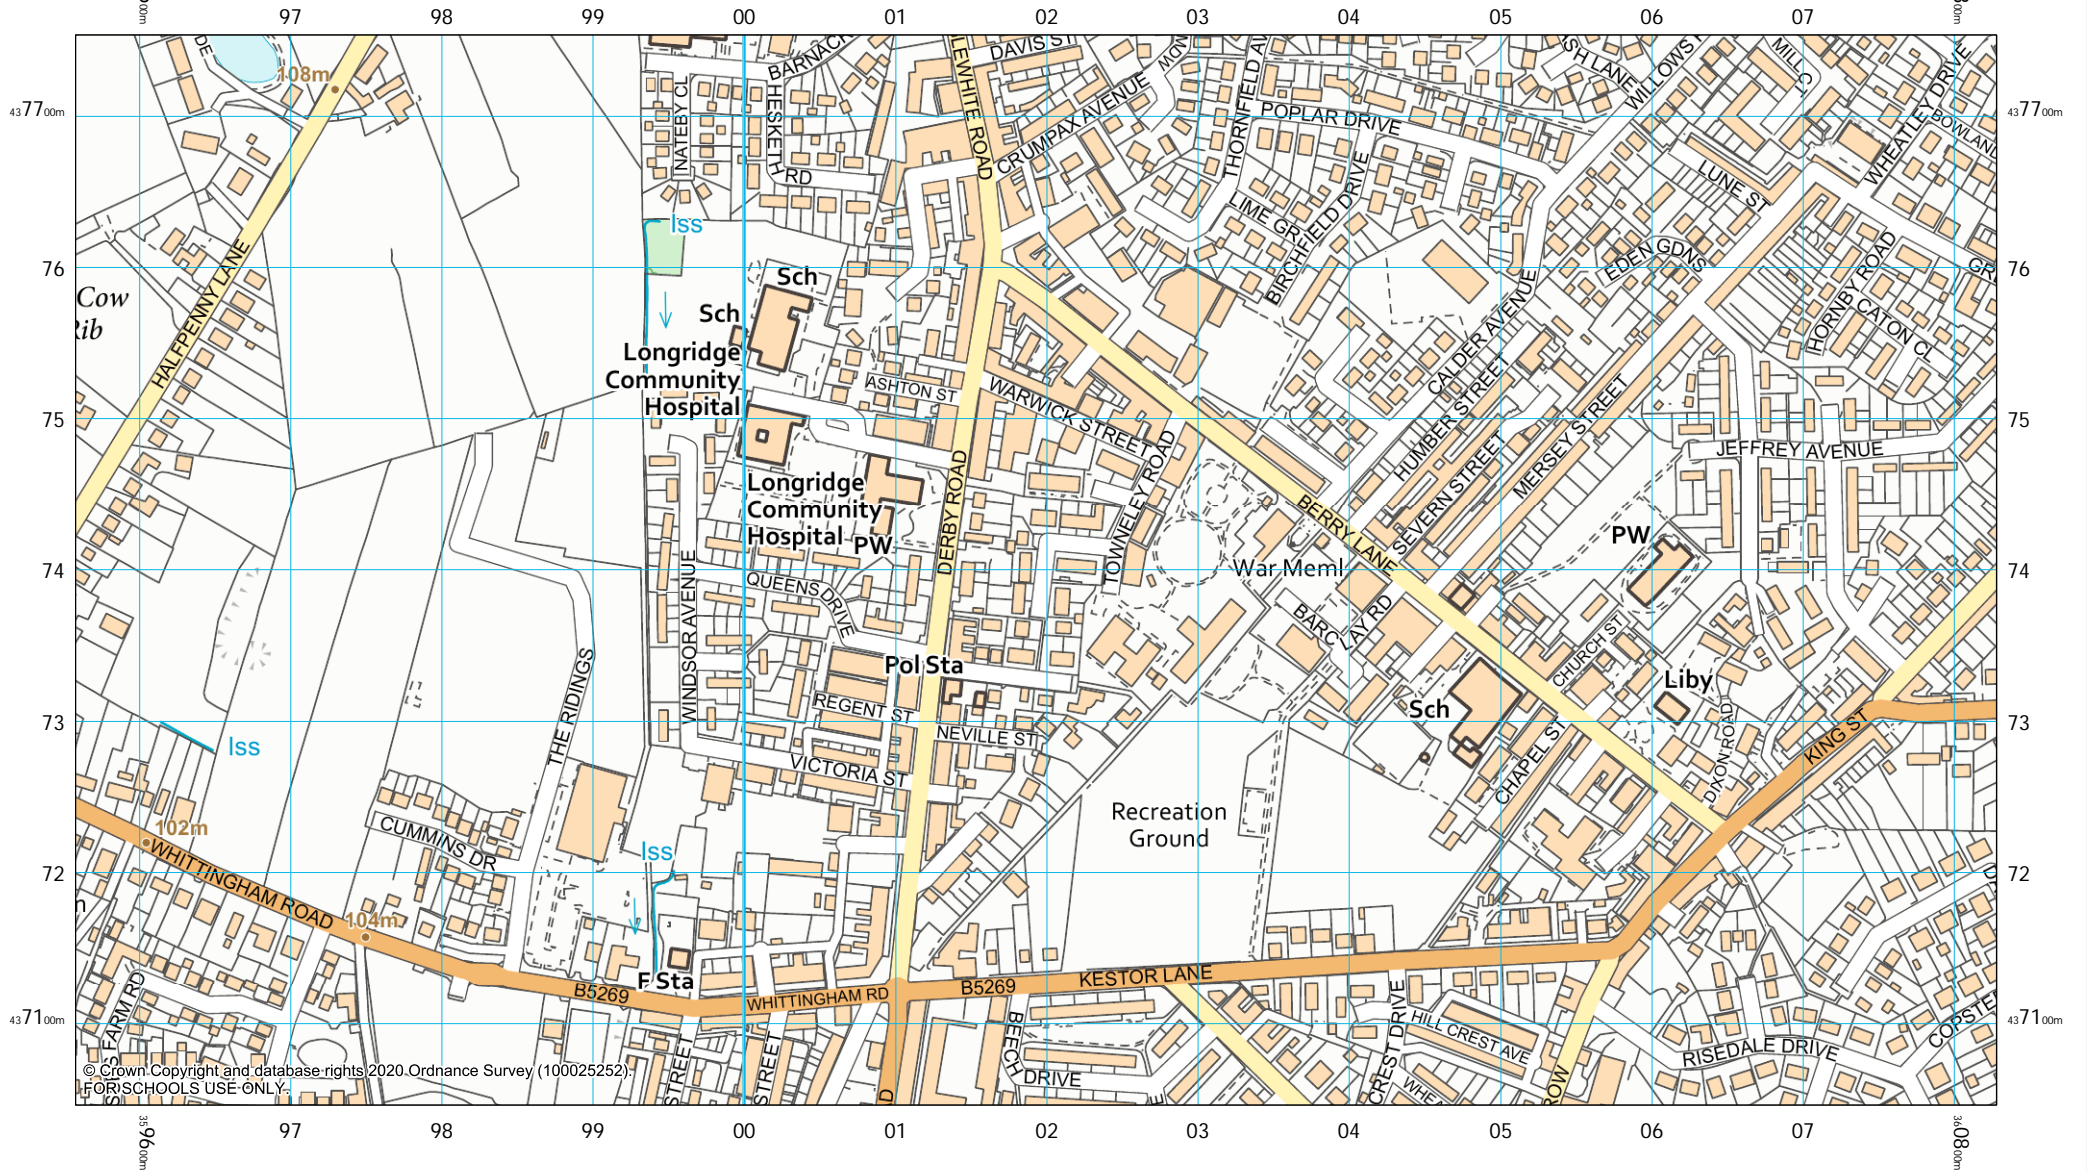

Longridge OS Map

© Crown Copyright and database rights 2020 Ordnance Survey (100025252).
FOR SCHOOLS USE ONLY.